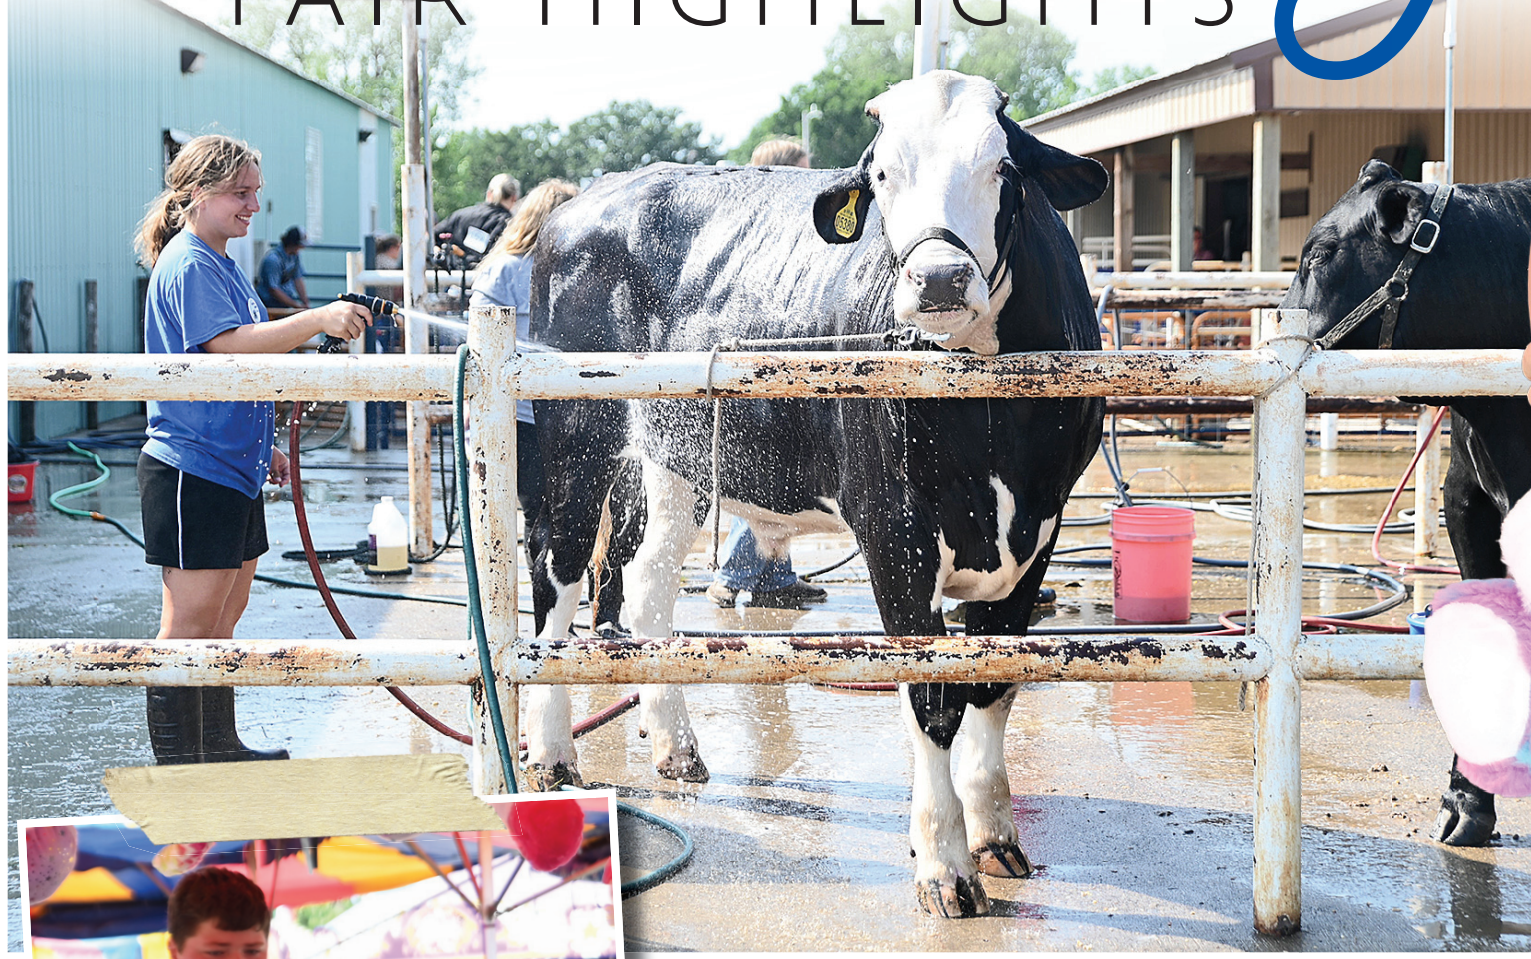

# Benton County FAIR HIGHLIGHTS

PHOTO BY NATASHA BARBER  
Graham 4-H Club member Jacquelyn Beauchamp washes a dairy market steer named Taki at the Benton County Fair Aug. 2 in Sauk Rapids. Beauchamp is the daughter of Robert Jr. and Rose Beauchamp and is a Benton County dairy ambassador.

PHOTO BY MAURA WENNER  
Sasha Carlson holds a stuffed animal she won Aug. 3 at the Benton County Fair in Sauk Rapids. Carlson was celebrating her birthday at the fair with her family.

PHOTO BY MAURA WENNER  
Chase Reed, of St. Cloud, plays ring toss at the Benton County Fair Aug. 3 in Sauk Rapids. Gopher State Expositions, a St. Cloud-based business, provided the midway and carnival for the fair as it has for many years.

PHOTO BY NATASHA BARBER  
(Above) Cousins Kendall Gerads (left) and William Bemboom dig in the FFA Barnyard potato patch Aug. 2 at the Benton County Fair in Sauk Rapids. The children took a break from the showing action during the swine show on the first day of the fair.

PHOTO BY JAKOB KOUNKEL  
(Left) Ash Stryker airbrushes a caricature of two sisters at the Benton County Fair in Sauk Rapids Aug. 4. Stryker is an artist that specializes in caricatures.

PHOTO BY TOM FENTON  
(Below) Dwaine Rosekrans (left), of Brainerd, along with granddaughters Gracie and Fawn, go through the obstacle course along with mini-goles Lizzie and Eddie at the Draft Horse Show Aug. 4 at the Benton County Fair grandstand in Sauk Rapids. Teams competed in several different categories in the event.