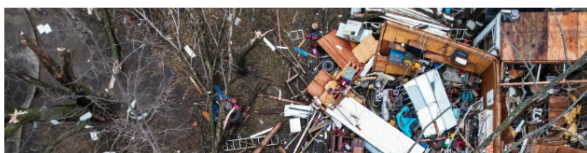

An EF2 tornado ripped through the Mower County town of Taopi on Tuesday, April 12, 2022., night. Families and crews assess and clean up the damage Wednesday, April 13.
Andrew Link / Post Bulletin

Drone - Taopi Tornado Damage

An EF2 tornado ripped through the Mower County town of Taopi on Tuesday, April 12, 2022., night. Families and crews assess and clean up the damage Wednesday, April 13.
Andrew Link / Post Bulletin

An EF2 tornado ripped through the Mower County town of Taopi on Tuesday, April 12, 2022., night. Families and crews assess and clean up the damage Wednesday, April 13.
Andrew Link / Post Bulletin

An EF2 tornado ripped through the Mower County town of Taopi on Tuesday, April 12, 2022., night. Families and crews assess and clean up the damage Wednesday, April 13.
Andrew Link / Post Bulletin