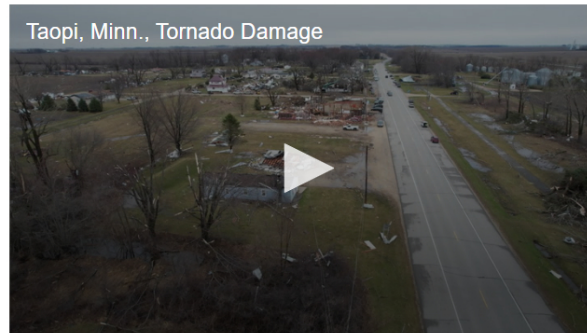

earmarked for public buildings operated by Taopi or Mower County.

Lamme stressed that Mower County does not want volunteers physically in Taopi to help because of equipment the county is operating to clean up the damage. Instead, she advised those wishing to help families affected by the tornado to give monetary donations to the United Farmers State Bank in Adams, Minn.