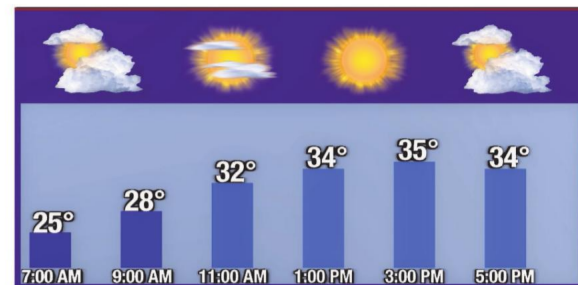

Duluth Snowfall Report

As measured by the National Weather Service at Duluth International Airport

	Observed	Average	Last Year
As of 6 pm Monday	0	.2"	0
Month To Date	19.2"	8.2"	2.1"
Since July 1	94.2"	88.5"	76.2"
Snow Depth	0		

Regional Weather	Today		Tomorrow		Regional Weather	Today		Tomorrow	
	Hi	Lo	Hi	Lo		Hi	Lo	Hi	Lo
Ashland, WI	37	26	44	35	Hayward, WI	50	28	47	37
Bemidji, MN	47	27	39	34	Hibbing, MN	46	23	44	33
Brainerd, MN	48	32	41	38	Minneapolis, MN	49	36	43	41
Ely, MN	46	22	48	33	Silver Bay, MN	35	26	38	33
Grand Marais, MN	35	27	39	34	Spooner, WI	50	31	44	39
International Falls, MN	45	23	49	33	Superior, WI	38	26	39	31

US Cities	Today		Tomorrow		World Cities	Today		Tomorrow	
	Hi	Lo	Hi	Lo		Hi	Lo	Hi	Lo
Atlanta	76	49	78	55	Amsterdam	56	41	59	43
Boston	59	39	52	39	Bangkok	96	83	94	81
Chicago	39	36	49	45	Beijing	59	42	72	53
Dallas	78	62	84	67	New Delhi	108	82	111	85
Denver	75	46	78	46	Jakarta	87	77	89	77
Houston	81	67	83	70	London	58	41	60	43
Kansas City	77	56	67	57	Mexico City	75	52	79	56
Las Vegas	91	63	86	58	Mogadishu	88	80	88	80
Los Angeles	69	53	64	49	Moscow	51	33	47	31
Memphis	73	50	77	60	Oslo	50	33	58	35
Miami	82	71	81	72	Paris	67	47	72	48
New York	56	40	56	41	Rio de Janeiro	87	71	89	71
Orlando	89	69	81	65	Seoul	78	52	64	48

StormTRACKER forecast

We'll stay dry Wednesday with highs only hitting the mid to upper 30s across the area, but showers will develop later Thursday with a chance of some wet snowflakes in the mix. More rain is forecast to head our direction the second half of the weekend. We may end up staying dry most of Friday and the first half of Saturday before this next rain producer inches closer. Highs will range from the 30s to lower 40s through midweek.

Almanac Through 6 pm Monday

Temperature	High	Low
Monday	36°	24°
Normal	54°	34°
Record	81° in 1990	12° in 1972

Precipitation	In Inches
Monday	0
Month To Date	3.52"
Departure From Avg Month To Date	1.47"
Year To Date	6.75"
Departure From Avg Year To Date	1.28"

Sunrise: 5:59 a.m. Sunset: 8:13 p.m.
Moonrise: 5:05 a.m. Moonset: 4:51 p.m.