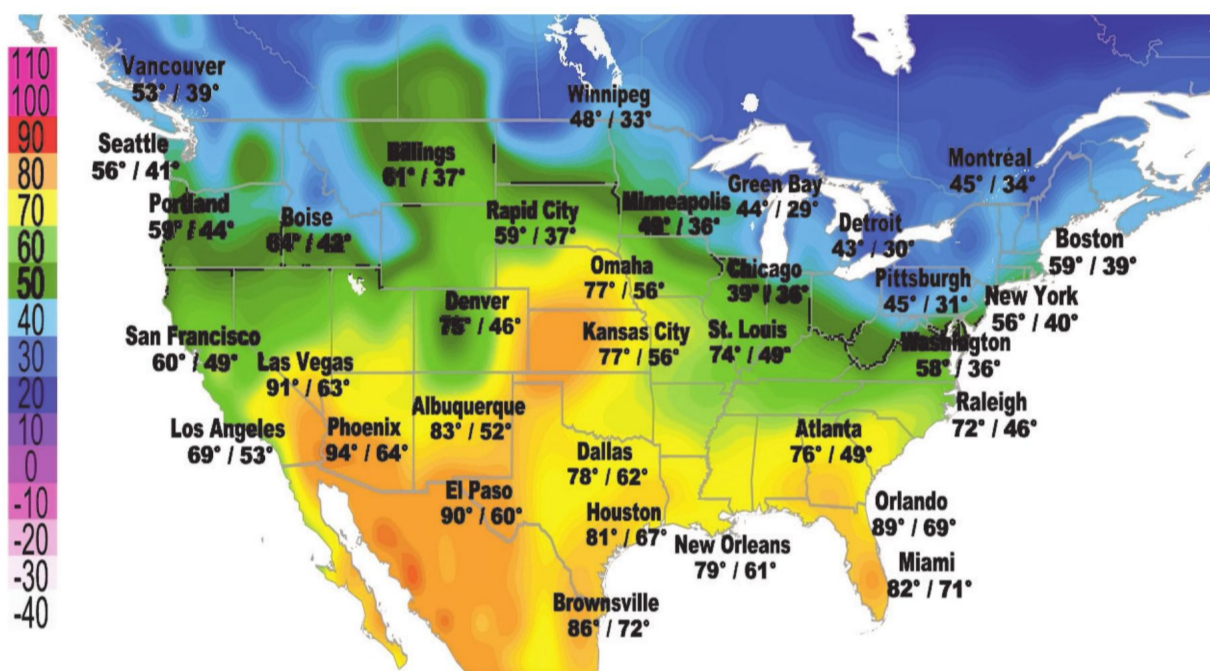

StormTRACKER forecast

We'll stay dry Wednesday with highs only hitting the mid to upper 30s across the area, but showers will develop later Thursday with a chance of some wet snowflakes in the mix. More rain is forecast to head our direction the second half of the weekend. We may end up staying dry most of Friday and the first half of Saturday before this next rain producer inches closer. Highs will range from the 30s to lower 40s through midweek.

Sunrise: 5:59 a.m. Sunset: 8:13 p.m.
Moonrise: 5:05 a.m. Moonset: 4:51 p.m.

KEYPORT

Best of the Best
2020

ONLY 5.5% SALES TAX

LIQUOR BEER & WINE

Voted Best Wine Selection/Liquor Store!

OFFER EXPIRES MAY 11, 2022
HOURS: 8 AM TO MIDNIGHT 7 DAYS A WEEK