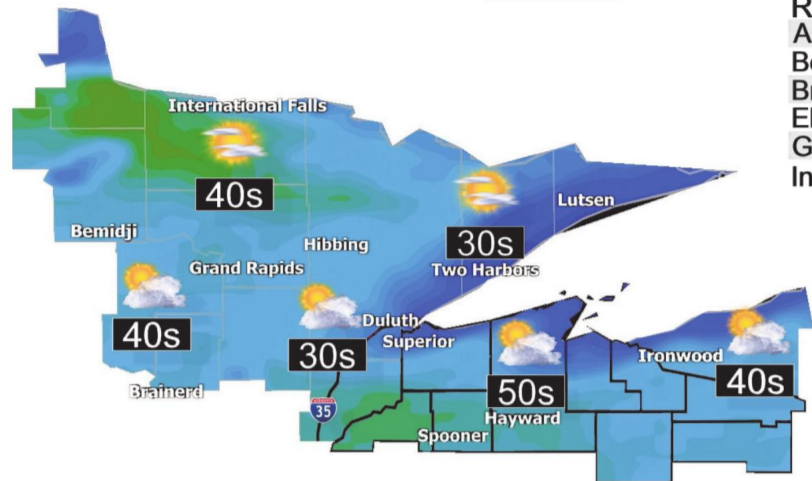

StormTRACKER

Jared Piepenburg, Jesse Ritka, Chief Meteorologist John Wheeler, Lydia Blume, Robert Poynter

Get the latest weather news and alerts with up-to-date forecasts, current and future radar and more with the Stormtracker app.

StormTRACKER forecast

We'll stay dry Wednesday with highs only hitting the mid to upper 30s across the area, but showers will develop later Thursday with a chance of some wet snowflakes in the mix. More rain is forecast to head our direction the second half of the weekend. We may end up staying dry most of Friday and the first half of Saturday before this next rain producer inches closer. Highs will range from the 30s to lower 40s through midweek.

Sunrise: 5:59 a.m. Sunset: 8:13 p.m.
Moonrise: 5:05 a.m. Moonset: 4:51 p.m.

KEYPORT

Best of the Best
2020

ONLY 5.5% SALES TAX

LIQUOR BEER & WINE

Voted Best Wine Selection/Liquor Store!

OFFER EXPIRES MAY 11, 2022
HOURS: 8 AM TO MIDNIGHT 7 DAYS A WEEK