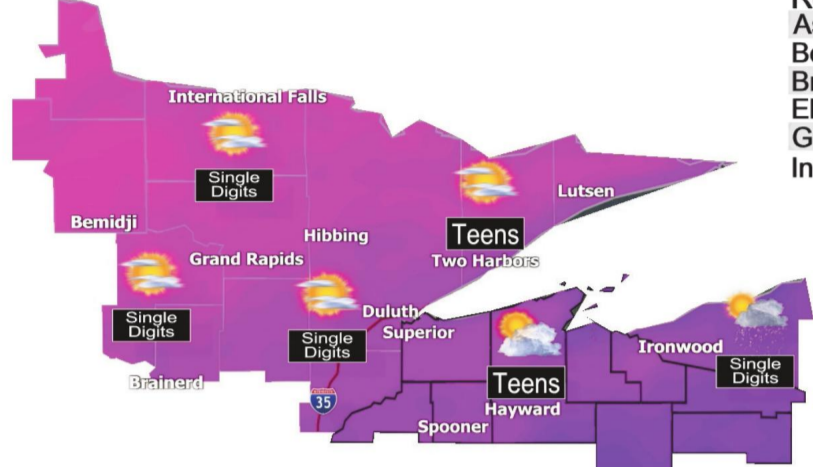

StormTRACKER

Jared Piepenburg Jesse Ritka Chief Meteorologist John Wheeler Lydia Blume Robert Poynter

Get the latest weather news and alerts with up-to-date forecasts, current and future radar and more with the Stormtracker app.

Sunrise: 6:58 am Sunset: 5:45 pm
Moonrise: 1:00 am Moonset: 10:14 am

KEYPORT

Best of the Best
2020

ONLY 5.5% SALES TAX

LIQUOR BEER & WINE

Voted Best Wine Selection/Liquor Store!

OFFER EXPIRES MARCH 9, 2022
HOURS: 8 AM TO MIDNIGHT 7 DAYS A WEEK