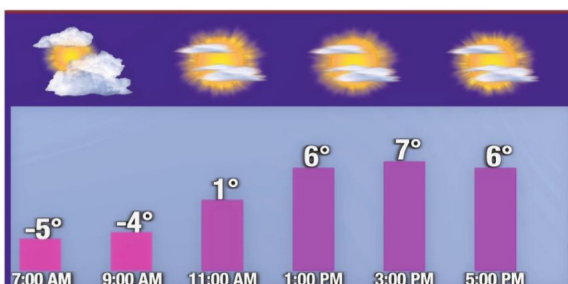

Duluth Snowfall Report

As measured by the National Weather Service at Duluth International Airport

	Observed	Average	Last Year
As of 6 pm Monday	6.3"	.6"	.1"
Month To Date	14.7"	11.0"	6.7"
Since July 1	64.0"	63.4"	63.5"
Snow Depth	20"		

Regional Weather	Today		Tomorrow		Regional Weather	Today		Tomorrow	
	Hi	Lo	Hi	Lo		Hi	Lo	Hi	Lo
Ashland, WI	12	-8	14	-2	Hayward, WI	13	-10	17	-6
Bemidji, MN	2	-25	6	-21	Hibbing, MN	5	-25	7	-23
Brainerd, MN	7	-18	9	-17	Minneapolis, MN	10	-4	15	0
Ely, MN	5	-27	8	-23	Silver Bay, MN	12	-9	11	-5
Grand Marais, MN	12	-9	12	-2	Spooner, WI	13	-9	17	-4
International Falls, MN	3	-29	5	-27	Superior, WI	12	-13	13	-9

US Cities	Today		Tomorrow		World Cities	Today		Tomorrow	
	Hi	Lo	Hi	Lo		Hi	Lo	Hi	Lo
Atlanta	70	58	78	62	Amsterdam	51	43	46	38
Boston	64	23	35	27	Bangkok	88	70	89	73
Chicago	25	23	30	26	Beijing	50	23	54	32
Dallas	34	29	36	27	New Delhi	79	57	80	57
Denver	16	6	26	10	Jakarta	88	76	87	76
Houston	63	48	63	45	London	52	-20	47	40
Kansas City	26	17	25	12	Mexico City	82	49	80	51
Las Vegas	52	33	55	34	Mogadishu	87	78	87	78
Los Angeles	57	37	60	38	Moscow	35	21	32	22
Memphis	46	37	47	33	Oslo	43	36	40	27
Miami	80	71	80	71	Paris	54	44	53	38
New York	66	32	38	35	Rio de Janeiro	85	73	83	72
Orlando	87	63	88	64	Seoul	41	23	50	32

StormTRACKER forecast

There may be a few clouds lingering on this Wednesday morning, but skies will become mostly sunny. It's a decent day to dig out from the snowstorm as the wind will be much lighter from the northwest today at 5-10 mph. Temperatures remain cold with highs in the upper single digits and low teens near the lakefront, but without a big breeze the wind chill won't be unbearable.

Wednesday night will be partly cloudy with

Almanac Through 6 pm Monday

Temperature	High	Low
Monday	9°	0°
Normal	27°	8°
Record	57° in 1877	-27° in 1963

Precipitation	In Inches
Monday	.53"
Month To Date	1.22"
Departure From Avg Month To Date	.52"
Year To Date	1.78"
Departure From Avg Year To Date	.13"

Sunrise: 6:58 am Sunset: 5:45 pm
Moonrise: 1:00 am Moonset: 10:14 am