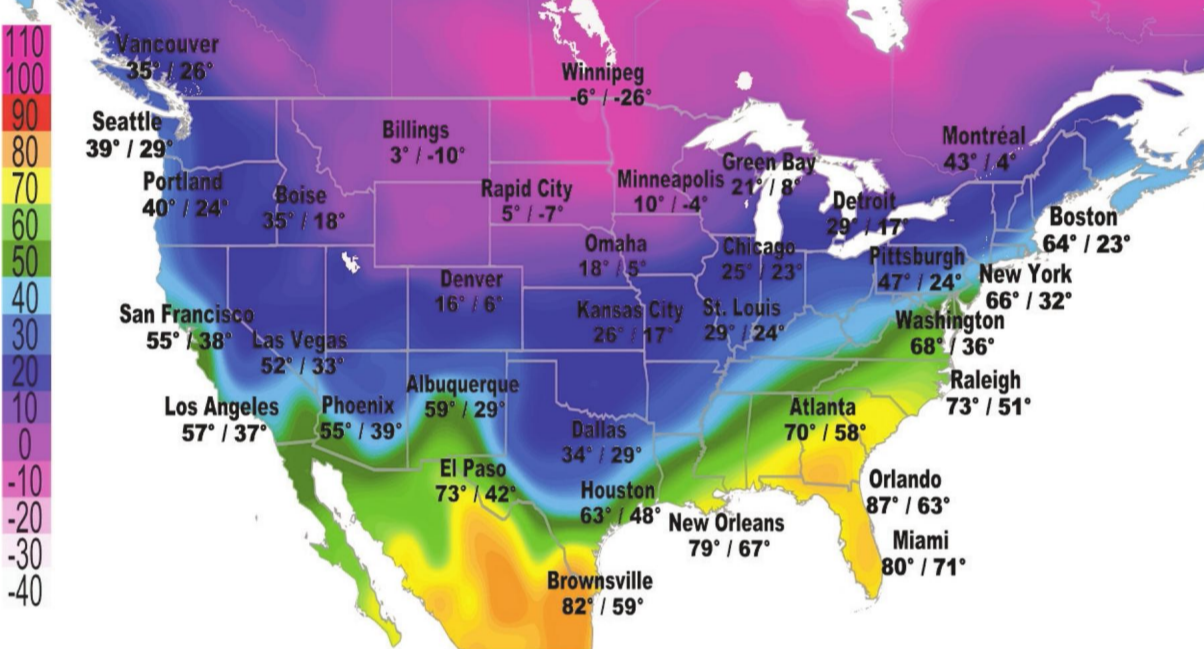

StormTRACKER forecast

There may be a few clouds lingering on this Wednesday morning, but skies will become mostly sunny. It's a decent day to dig out from the snowstorm as the wind will be much lighter from the northwest today at 5-10 mph. Temperatures remain cold with highs in the upper single digits and low teens near the lakefront, but without a big breeze the wind chill won't be unbearable.

Sunrise: 6:58 am Sunset: 5:45 pm
Moonrise: 1:00 am Moonset: 10:14 am

KEYPORT

Best of the Best
2020

ONLY 5.5% SALES TAX

LIQUOR BEER & WINE

Voted Best Wine Selection/Liquor Store!

OFFER EXPIRES MARCH 9, 2022
HOURS: 8 AM TO MIDNIGHT 7 DAYS A WEEK