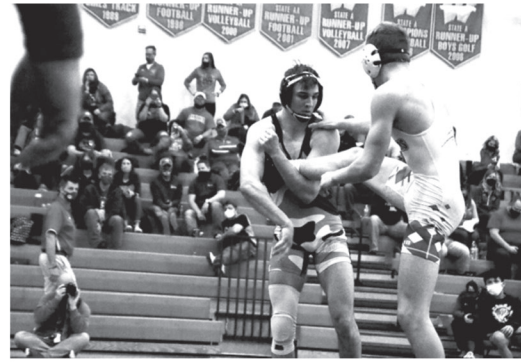

# STATE BOUND WRESTLERS!

**Congratulations to these 7 wrestlers from Steele County on qualifying for State Wrestling tournament!**

*Tommy Elwood of Medford*

*Josiah Hedensten of Medford*

*Cael Robb, Landen Johnson and Matt Seykora of Owatonna*

*Brennon Hoffman of Medford*

*Tyler Archer of Westfield*

**Best of luck this week at state!**

This message sponsored by these proud supporters of youth athletics:

**CONGRATULATIONS WRESTLERS!**

**MINERS**  
Outdoor & Rec