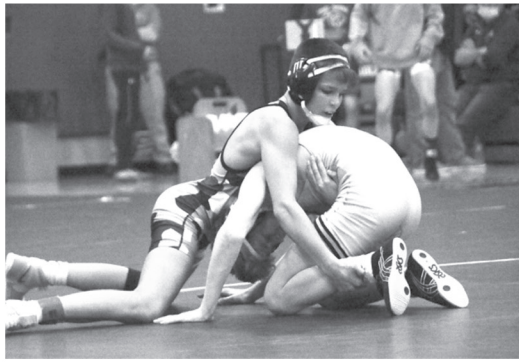

# STATE BOUND WRESTLERS!

**Congratulations to these 7 wrestlers from Steele County on qualifying for State Wrestling tournament!**

*Tommy Elwood of Medford*

*Josiah Hedensten of Medford*

*Cael Robb, Landen Johnson and Matt Seykora of Owatonna*

*Brennon Hoffman of Medford*

*Tyler Archer of Westfield*

**Best of luck this week at state!**

This message sponsored by these proud supporters of youth athletics:

**CONGRATULATIONS WRESTLERS!**

**MINERS**  
Outdoor & Rec