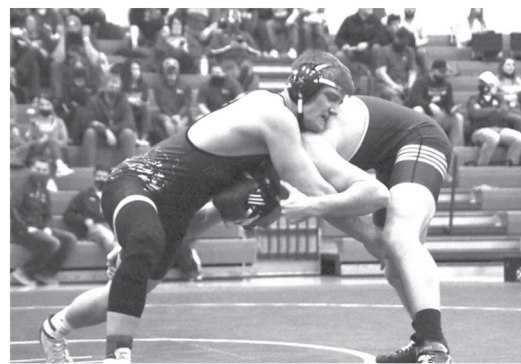

# STATE BOUND WRESTLERS!

**Congratulations to these 7 wrestlers from Steele County on qualifying for State Wrestling tournament!**

*Tommy Elwood of Medford*

*Josiah Hedensten of Medford*

*Cael Robb, Landen Johnson and Matt Seykora of Owatonna*

*Brennon Hoffman of Medford*

*Tyler Archer of Westfield*

**Best of luck this week at state!**

This message sponsored by these proud supporters of youth athletics:

**CONGRATULATIONS WRESTLERS!**

**MINERS**  
Outdoor & Rec