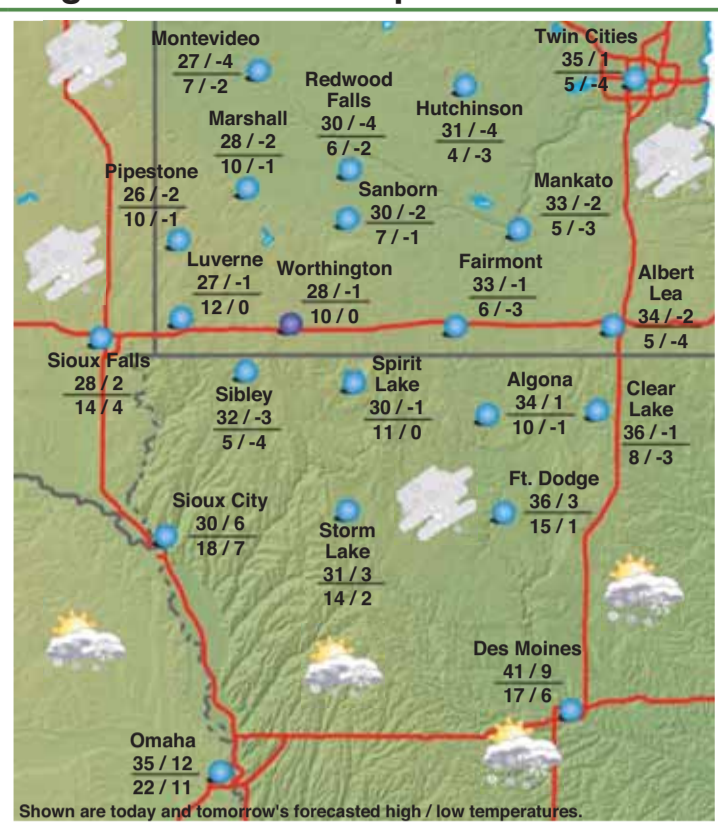

#### Regional Cities

	Monday			Today			Tomorrow			Friday		
	Hi	Lo	Prcp	Hi	Lo	W	Hi	Lo	W	Hi	Lo	W
<b>Iowa</b>												
Des Moines	47	27	0.00"	41	9	rs	17	6	s	33	20	s
Estherville	42	18	0.00"	31	-1	sn	10	0	s	31	14	s
Ft. Dodge	45	22	0.00"	36	3	sn	15	1	s	32	15	s
Mason City	43	15	0.00"	37	-1	rs	9	-3	pc	26	13	s
Sioux City	51	22	0.00"	30	6	sn	18	7	s	40	18	s
<b>Minnesota</b>												
Albert Lea	39	21	0.00"	34	-2	rs	5	-4	pc	23	12	s
Duluth	32	19	0.04"	34	-3	sn	3	-8	mc	14	7	mc
Mankato	39	21	0.00"	33	-2	sn	5	-3	pc	26	13	s
Marshall	42	20	0.00"	28	-2	sn	10	-1	s	33	15	s
Minneapolis	39	22	0.00"	35	1	sn	5	-4	pc	21	12	s
Redwood Falls	41	15	0.00"	30	-4	sn	6	-2	s	30	14	s
Rochester	39	15	Trace	38	1	rs	7	-3	mc	21	12	pc
<b>South Dakota</b>												
Brookings	41	23	0.00"	26	-3	sn	10	0	s	33	14	s
Sioux Falls	45	29	0.00"	28	2	sn	14	4	s	36	16	s
Watertown	40	25	0.00"	22	-4	sn	9	-2	s	32	13	s

Today	Sunrise	Sunset
Monday	7:53 a.m.	4:49 p.m.
Thursday	7:54 a.m.	4:50 p.m.
Friday	7:54 a.m.	4:51 p.m.
Today	Moonrise	Moonset
Monday	1:23 p.m.	1:28 a.m.
Thursday	1:44 p.m.	2:29 a.m.
Friday	2:08 p.m.	3:30 a.m.

**Road conditions:** Iowa 800-288-1047, Minnesota & North Dakota 866-696-3511, South Dakota 866-697-3511

**W:** cl-cloudy, fg-fog, mc-mostly cloudy, pc-partly cloudy, ra-rain, rs-rain/snow, sh-showers, sn-snow, s-sunny, ss-snow showers, t-thunderstorm

### Regional Forecast Map