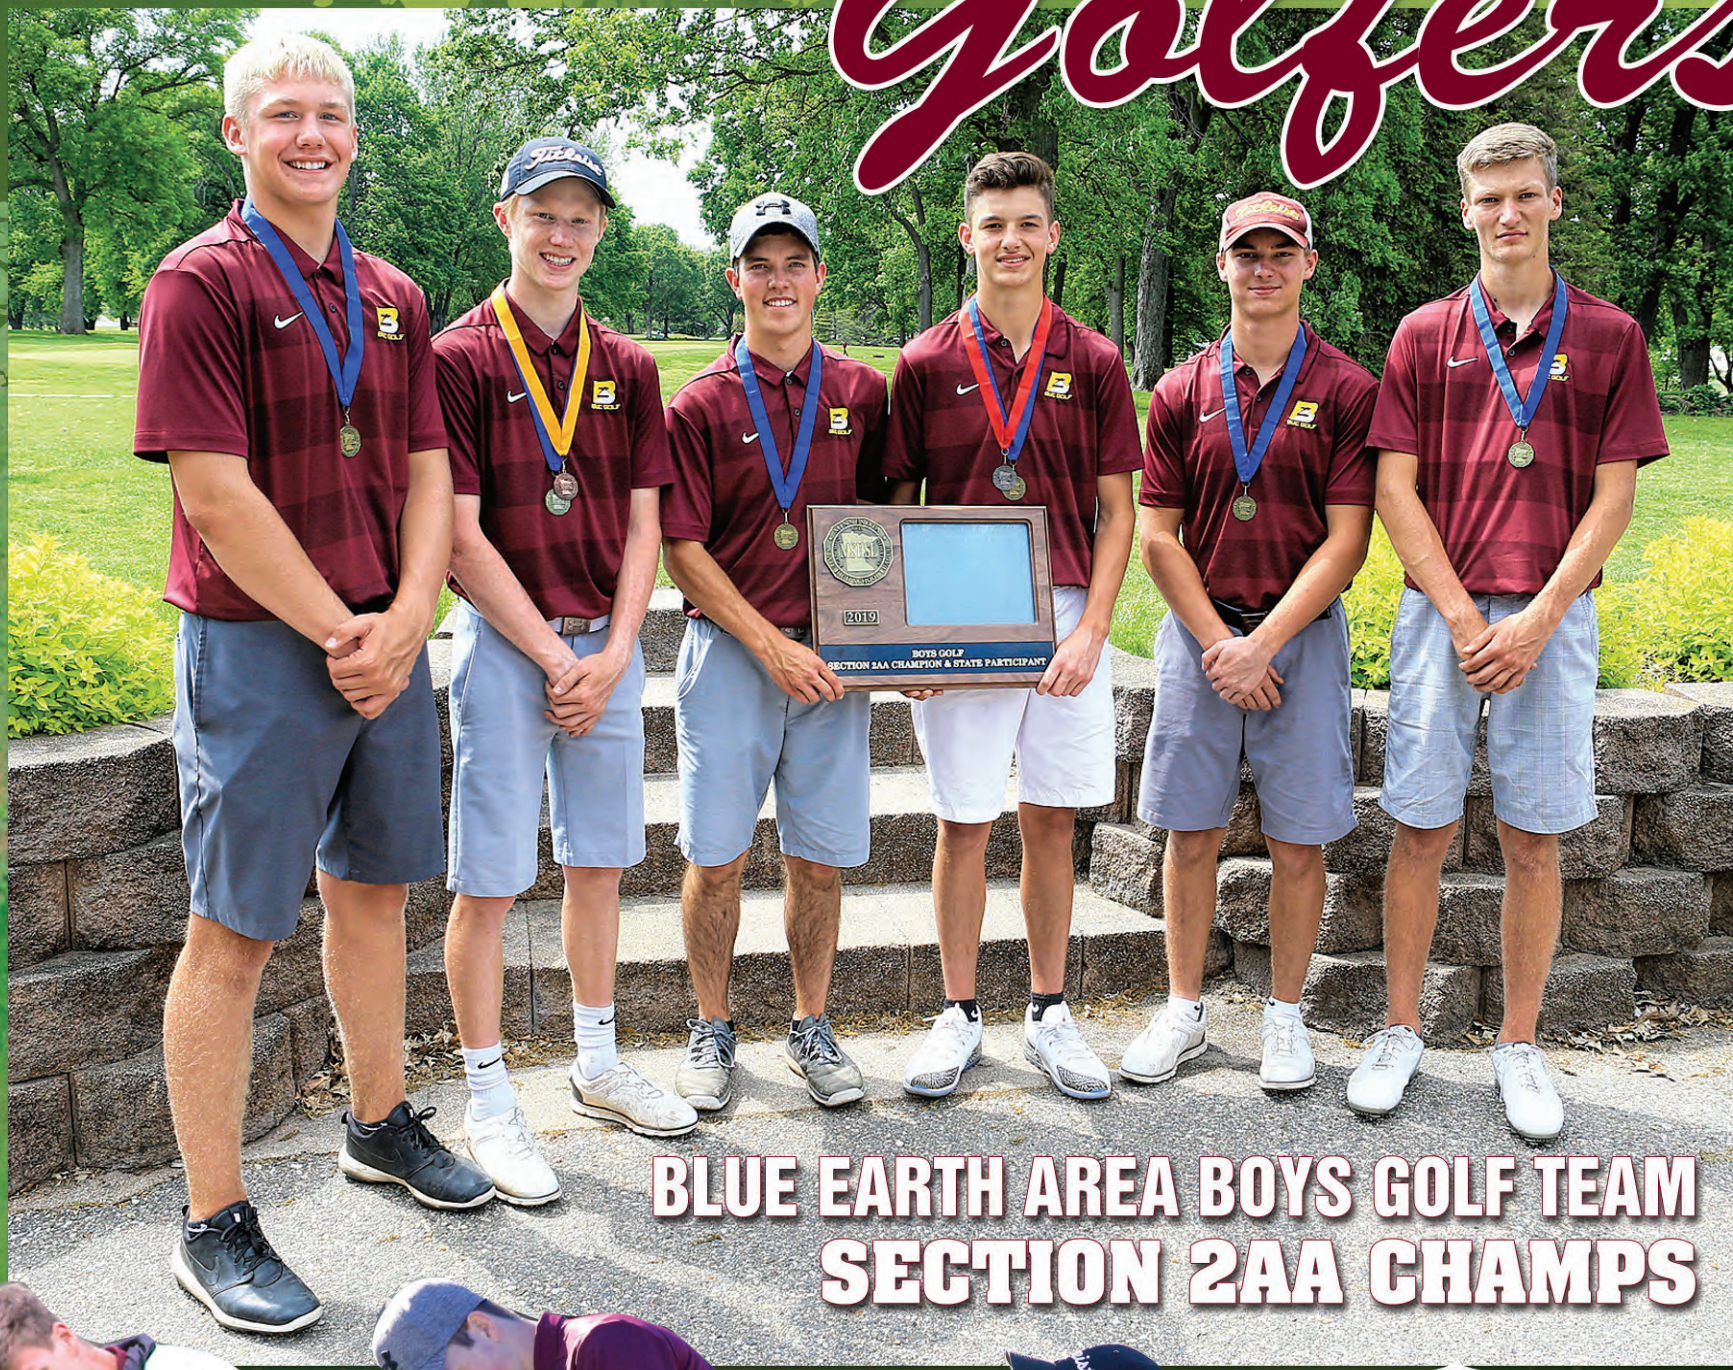

Congratulations BUGGANNEER Golfers

**BLUE EARTH AREA BOYS GOLF TEAM
SECTION 2AA CHAMPS**

**INDIVIDUAL
QUALIFIER >
GAVIN
BRULLEMAN**

**INDIVIDUAL
QUALIFIER >
HUNTER
SPENCER**

**INDIVIDUAL
QUALIFIER >
BRADEN
GUDAHL**